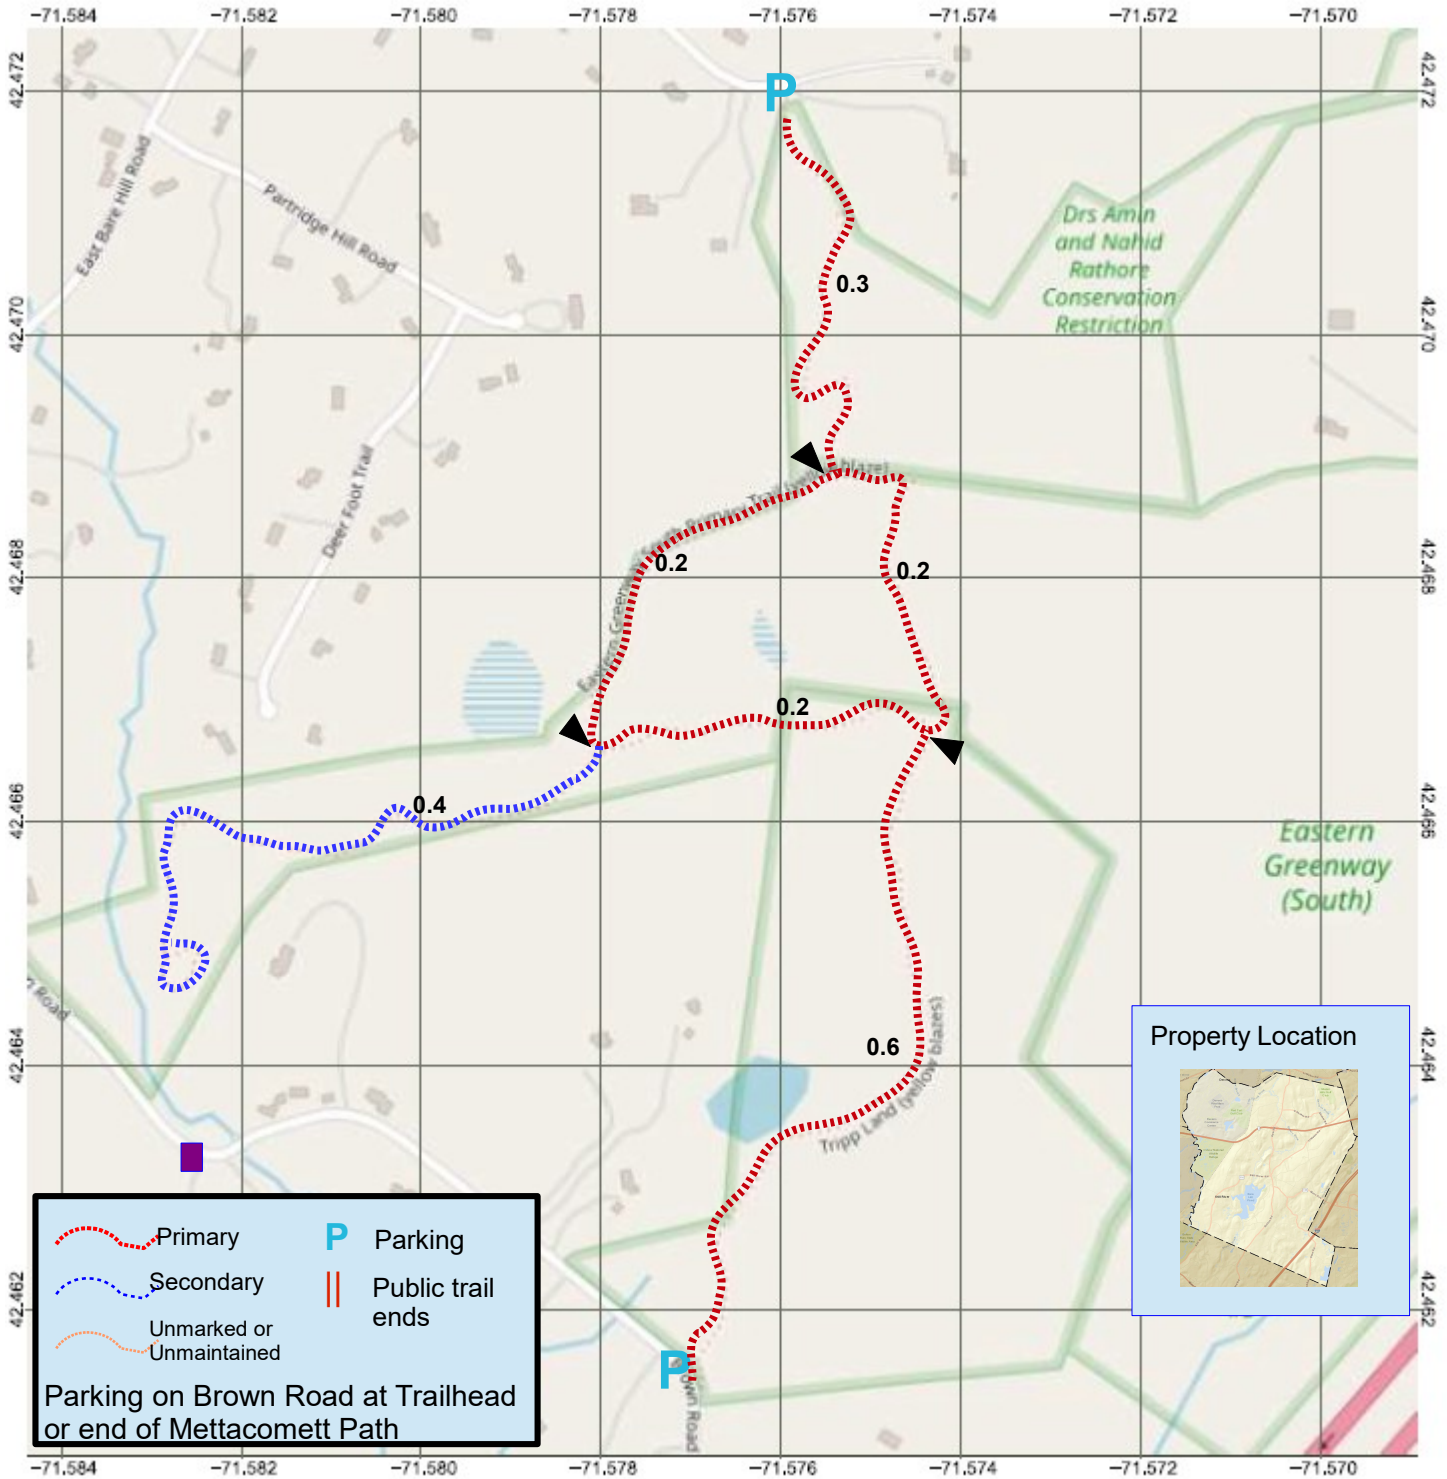

HARVARD
CONSERVATION
TRUST

Tripp and Eastern Greenway (South)

Total length of Trail: 1.9 miles total