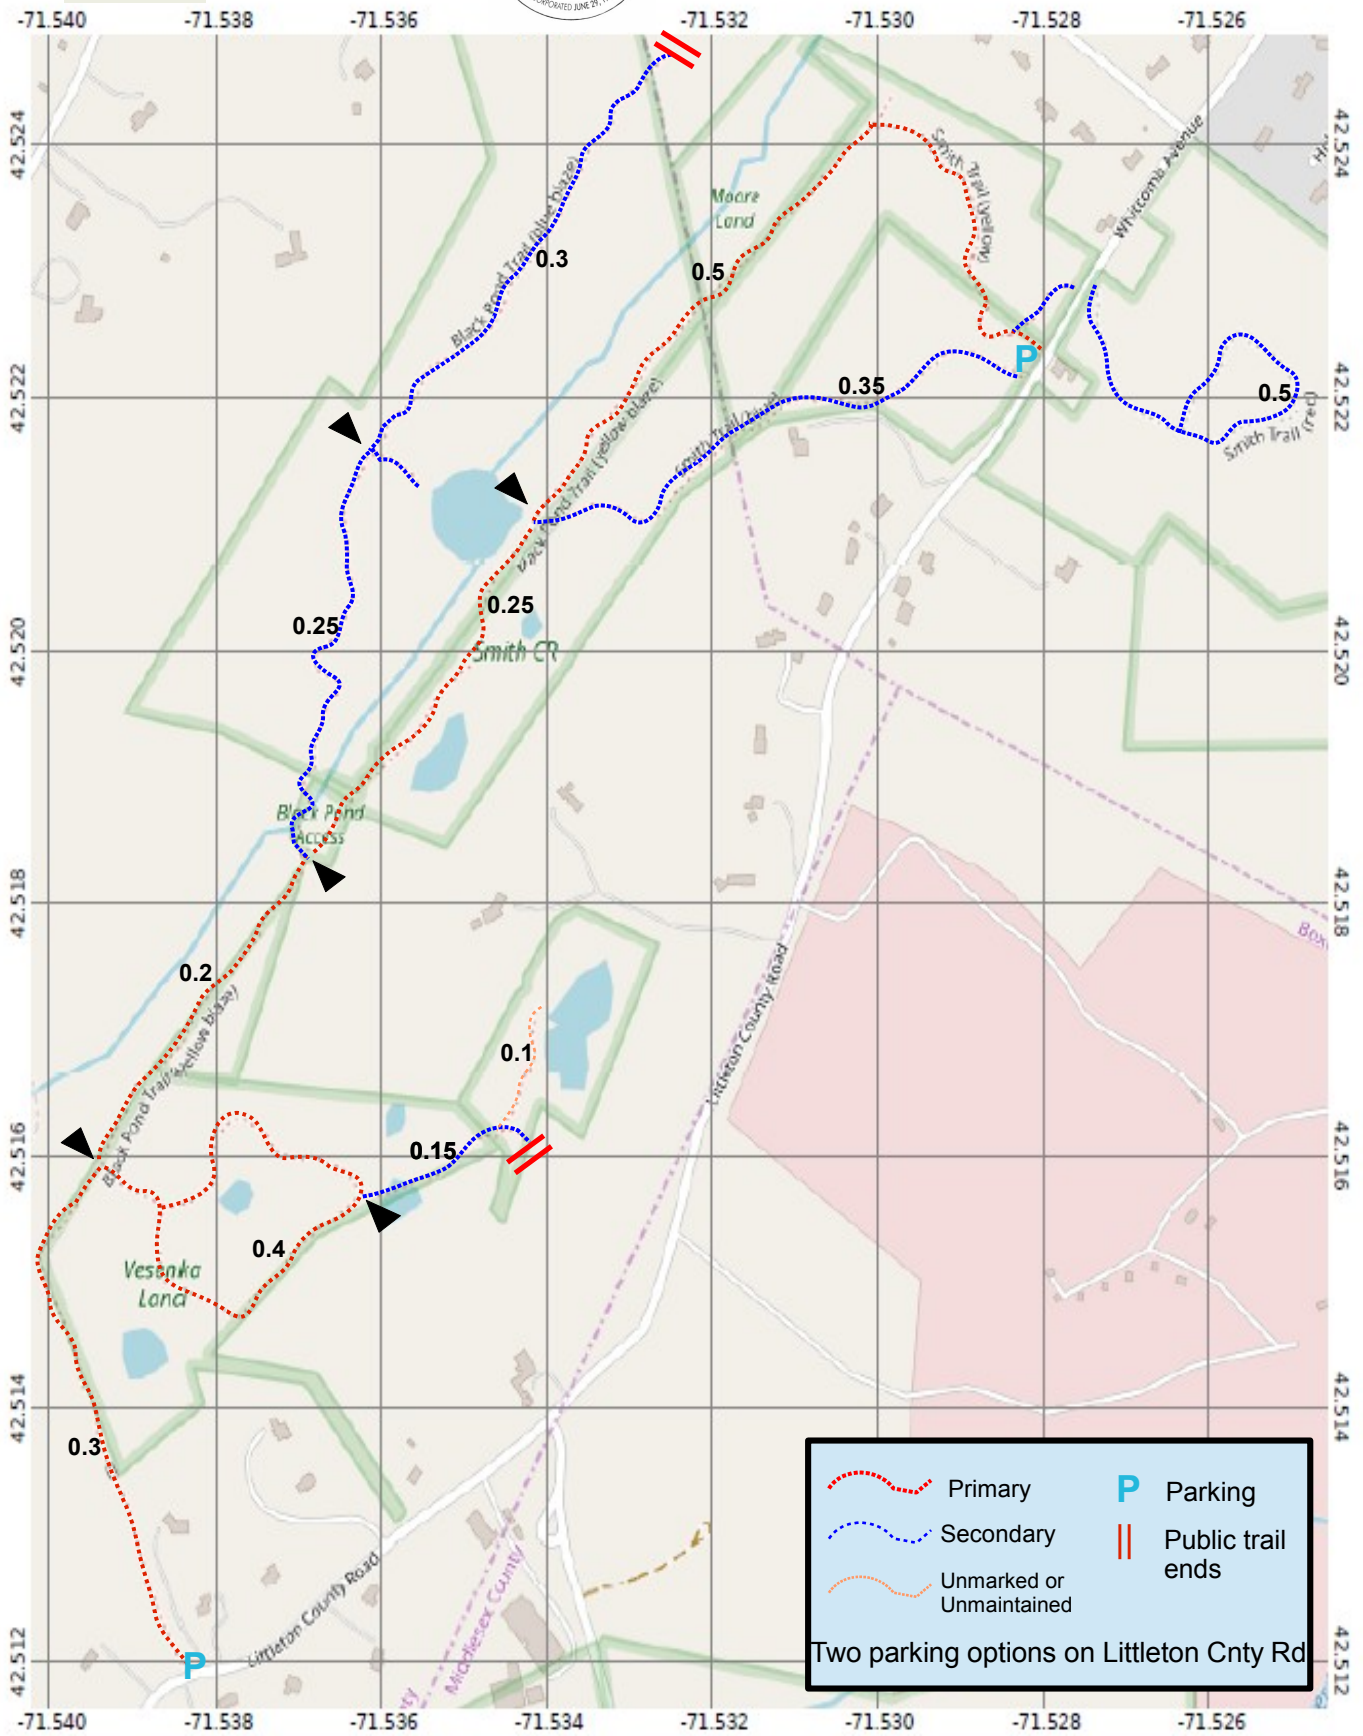

Black Pond/Smith

MN ★
14.4°W
1/31/20

3.1 miles
total trails