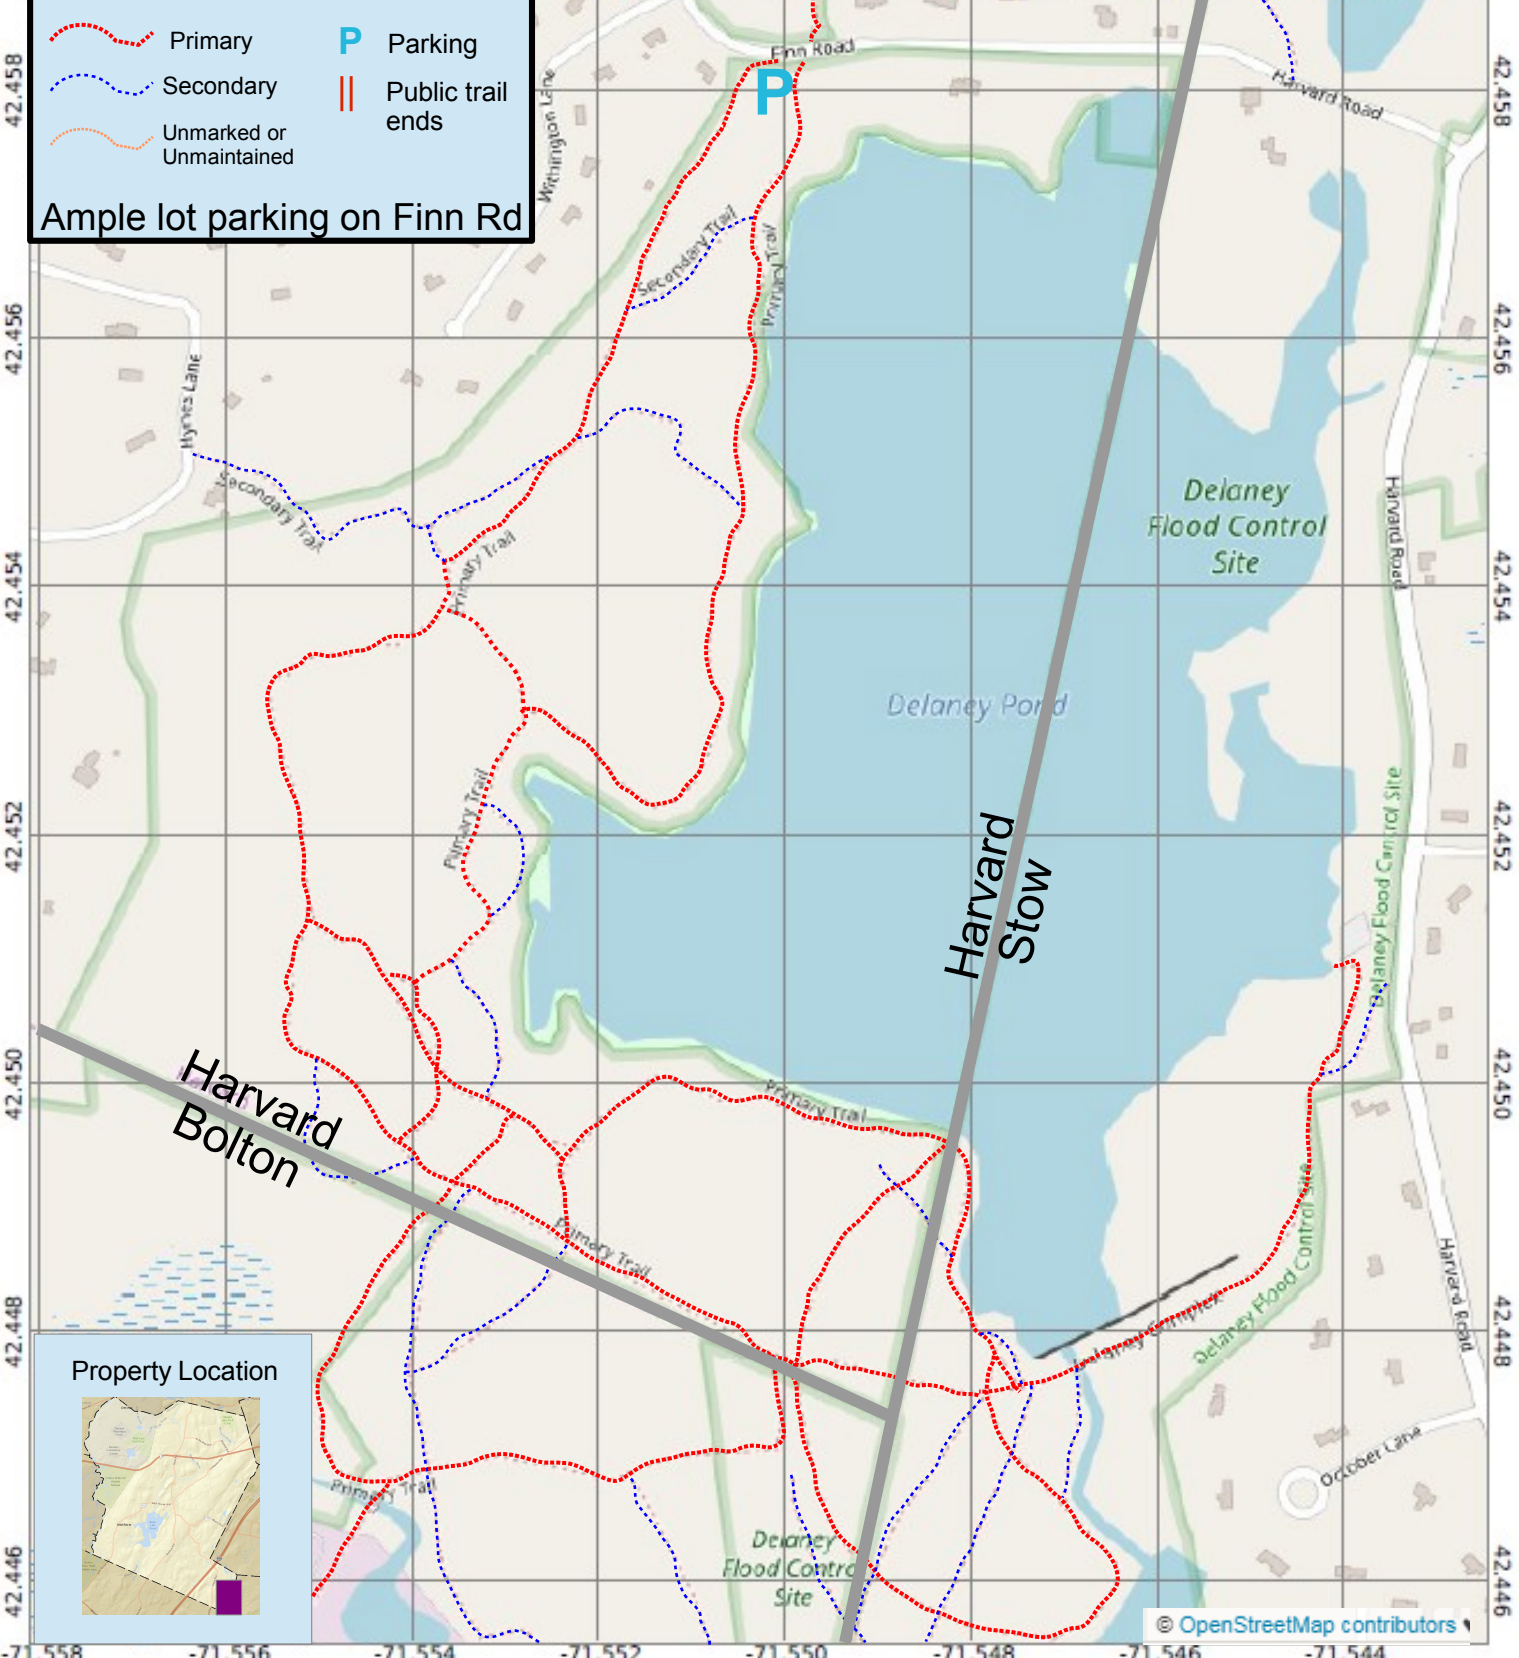

-71.552 MASSWILDLIFE -71.548 -71.546 -71.544

⋯ Primary **P** Parking
⋯ Secondary Public trail ends
⋯ Unmarked or Unmaintained

Ample lot parking on Finn Rd

Property Location

© OpenStreetMap contributors

MN
14.5°W
2/4/18

Total length of all
Delaney trails: 10.8 miles