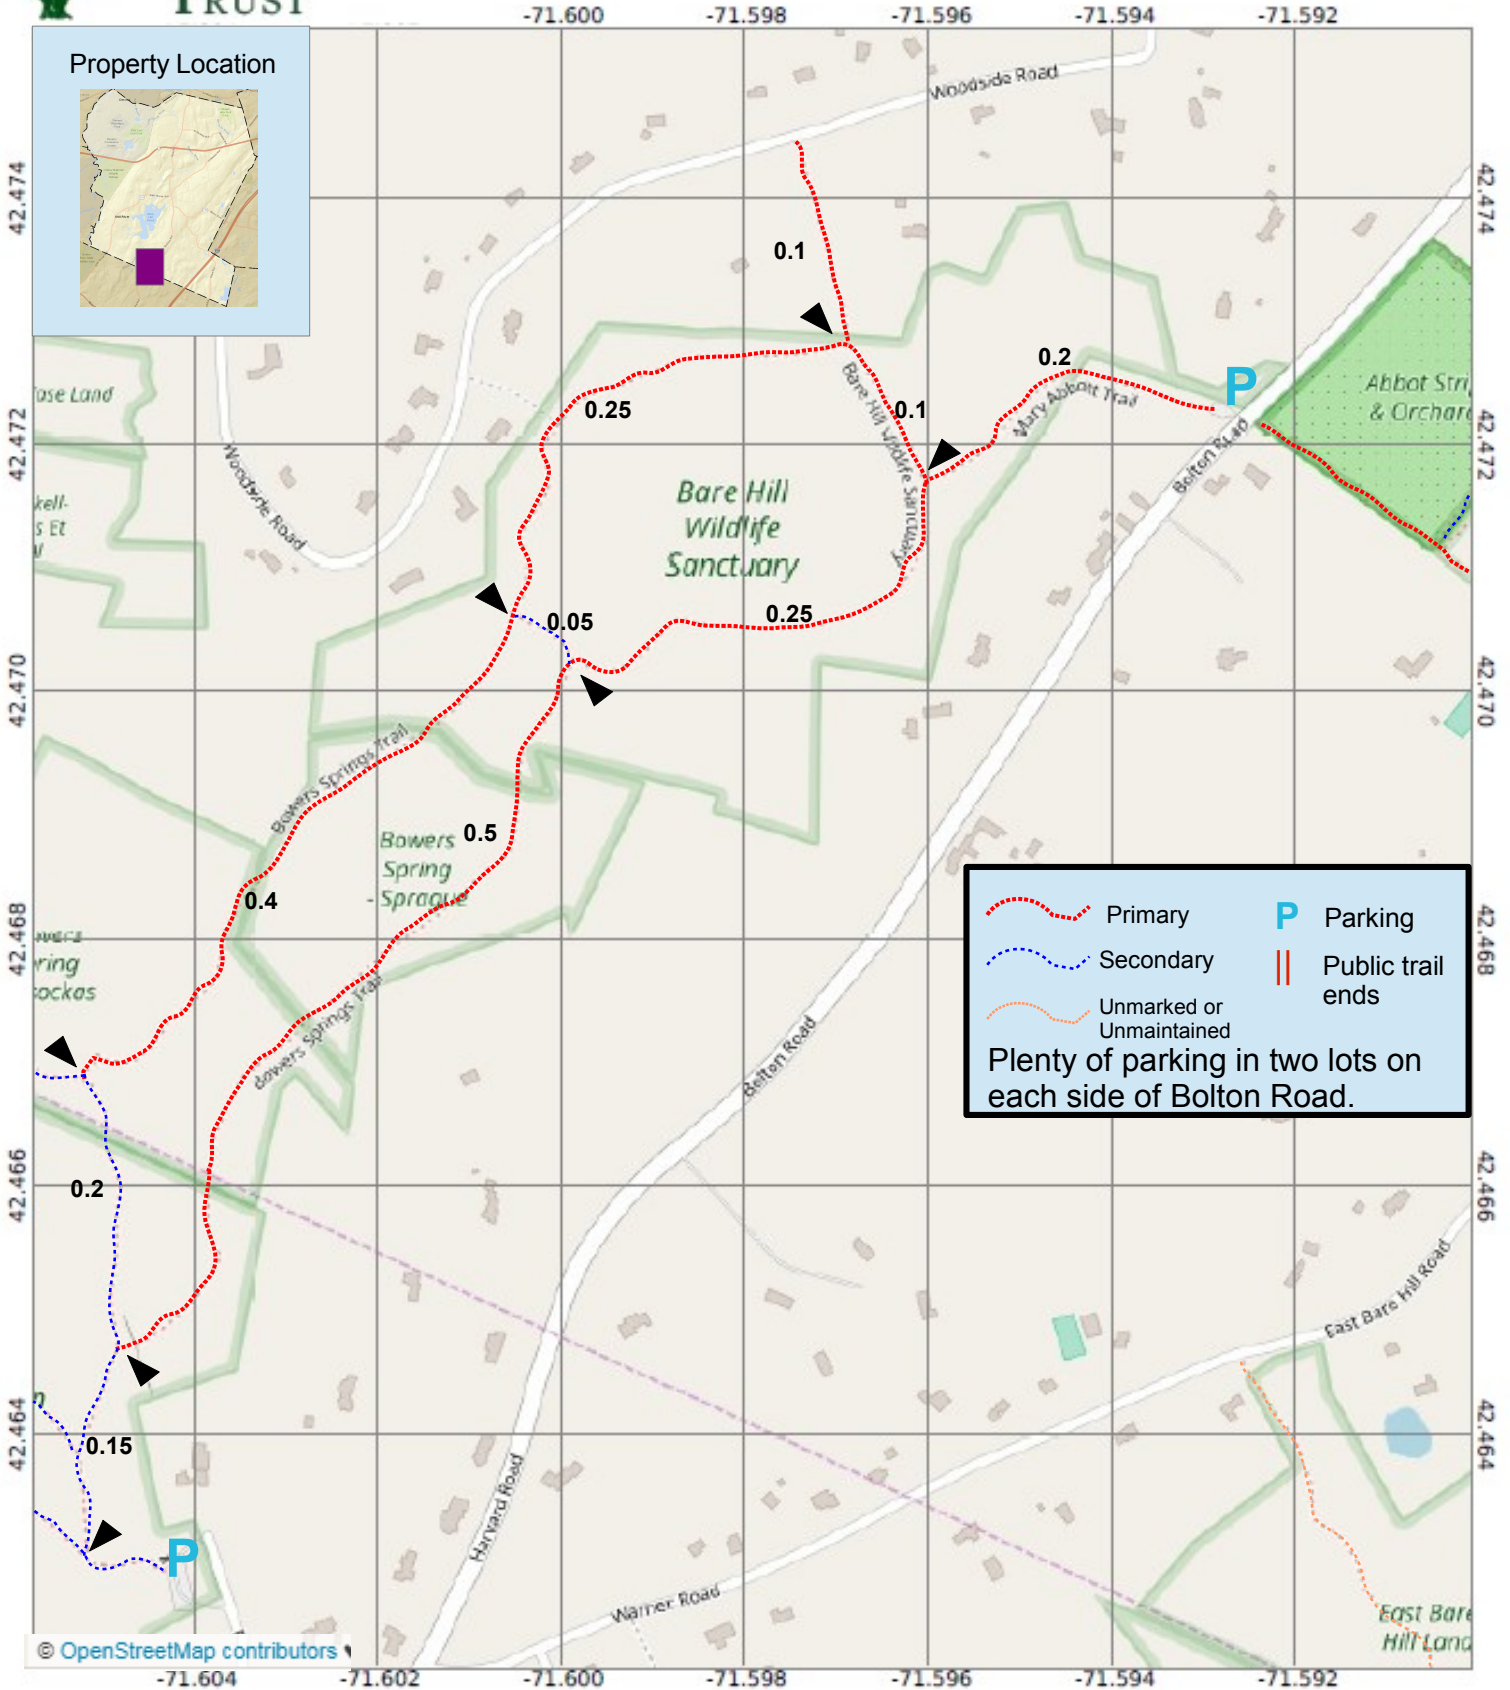

Property Location

	Primary		Parking
	Secondary		Public trail ends
	Unmarked or Unmaintained		

Plenty of parking in two lots on each side of Bolton Road.

© OpenStreetMap contributors

Total length of all trails: 2.3 miles.
(continues into Bolton)